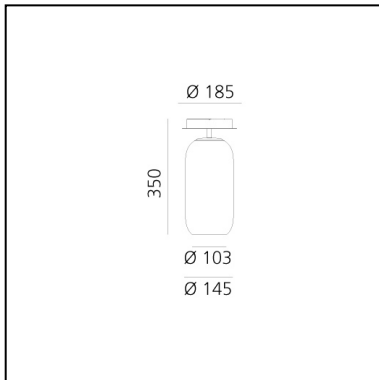

Gople Mini Ceiling - Black/Copper

BIG - Bjarke Ingels Group

IP20    Dimmerable: 

LUMINAIRE

- Watt: **5,7W**
- Delivered lumens output: **236lm**
- CCT: **2700K**
- Efficiency: **50%**
- Efficacy: **47.15lm/W**
- CRI: **80**

DIMENSIONS

- Height: **cm 35**
- Diameter: **cm 14.5**
- Base Diameter: **cm 18.5**

SOURCES NOT INCLUDED

- Category: **LED RETROFIT**
- Number: **1**
- Watt: **6W**
- Socket: **E14**